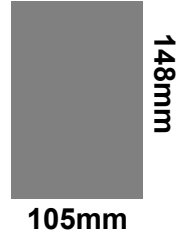

Advertising 2011 Swell Program

This publication is a highly popular 60 + page pocket size guide to the 2011 Swell Sculpture Festival. Information includes What's On and a profile of each artist and their sculpture. Distribution 8,000 with a general audience of around 175,000.

**10%
Early Bird
Discount**
if booked and paid by
31 May, 2011

PRICING

Full Colour One Page	105 mm x 148mm	\$1,000 + gst
Full Colour Two Page Spread	210 mm x 148mm	\$2,000 + gst
Full Colour Back Cover	105 mm x 148mm	\$2,500 + gst SOLD!
Full Colour Inside Back Cover	105 mm x 148mm	\$1,500 + gst

see overleaf for specifications

Booklet Size

FULL COLOUR ONE PAGE
 Trim Size 105mm x 148mm
 5mm bleed all round

FULL COLOUR TWO PAGE SPREAD
 Trim Size 210mm x 148mm
 5mm bleed all round

We accept finished artwork in CMYK high resolution PDF format. All artwork must contain bleed. It is best to keep type and logos a minimum of 8mm from the rim.