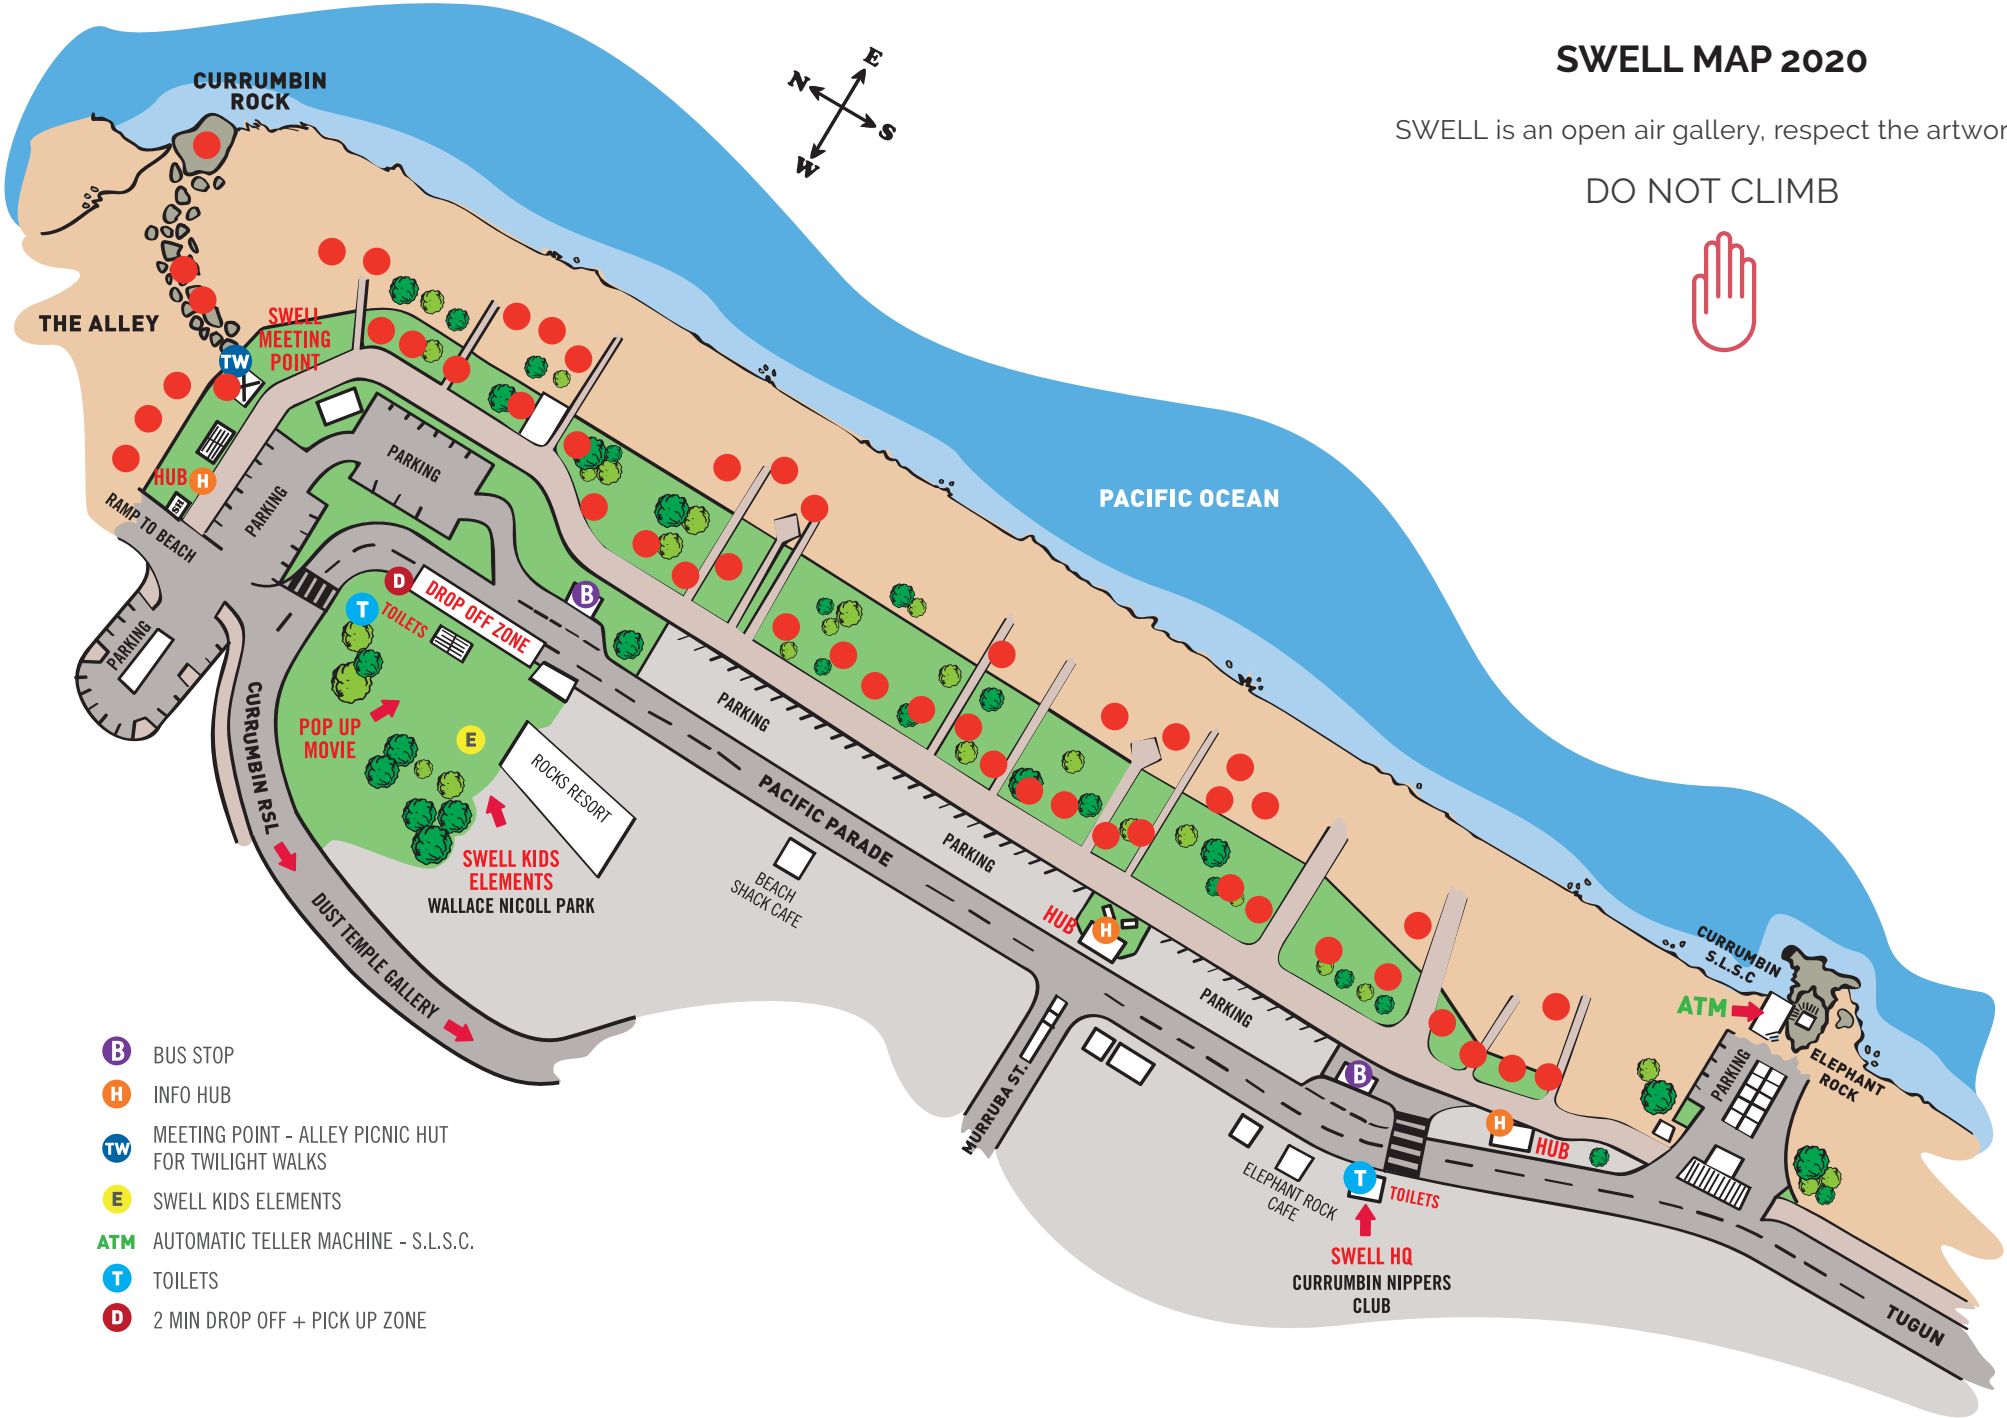

SWELL MAP 2020

SWELL is an open air gallery, respect the artwork.

DO NOT CLIMB

- B** BUS STOP
- H** INFO HUB
- TW** MEETING POINT - ALLEY PICNIC HUT FOR TWILIGHT WALKS
- E** SWELL KIDS ELEMENTS
- ATM** AUTOMATIC TELLER MACHINE - S.L.S.C.
- T** TOILETS
- D** 2 MIN DROP OFF + PICK UP ZONE

Placement of sculptures on this map is a guide only